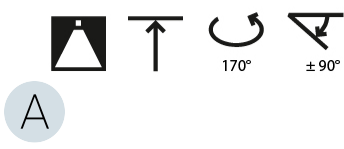

GENERAL

Series: Sign Diva Flex
Subseries: Sign Diva Flex
Brand: Prolicht
Division: Architectural
Mounting Type: Suspension
Mounting Location: Ceiling
Subcategory: Pendant

PHYSICAL

Shape: Round
Diameter (mm): 200
Diameter (in): 7 7/8
Height (mm): 1620
Height (in): 63 3/4
Light Distribution: Adjustable / Direct
Weight (kg): 2.007
Weight (lbs): 4.42
Diffuser: PMMA - Opal / Micro-Prism / Sparkling Secret / Vintage Industrial
Fixture Finish: SSR / BKV / CWI / CRY / HAB / UFT / ITA / RUA / FTG / MYG / LOD / PUS / FRO / FUP / KIA / POP / BLS / SPG / MEY / GOH / GUM / CHC / COM / ABZ / JAG / OBR / MOS / ROR
Fixture Material: Extruded Aluminum / Steel

ELECTRICAL

Lamp Type: LED (Zhaga Standard)
Input Wattage (W): 12.1
Total Output Wattage (W): 11
Dimming: Tri-Mode (Non-Dimming and Phase Dimming (120Vac only) and 0-10V Dimming)
Driver Included: Yes
Driver Location: Integrated
Driver Type: Constant Current - Universal
Driver Class: Class 2
Input Voltage (V): 120 - 277
Constant Current (MA): 350

LED

Color Temperature (°K): 2700 / 3000 / 3500 / 4000
Max. Delivered Lumen (lm): 836 / 895 / 902 / 921
Nominal Lumen (lm): 1280 / 1370 / 1382 / 1410
CRI: >90 CRI
Lamp Life (hrs): 50000

OPTICAL

Adjustability: Rotational 170°; Tilt 90°

RATINGS AND CERTIFICATIONS

Certified By: Certified for North American Standards
IP rating: IP20