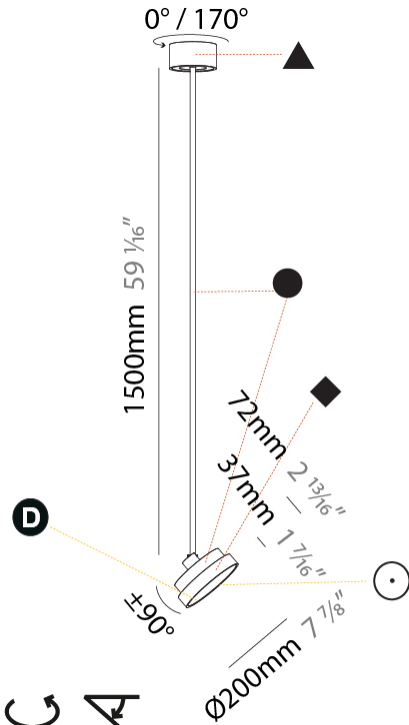

GENERAL

Series: Sign Diva Flex
Subseries: Sign Diva Flex
Brand: Prolicht
Division: Architectural
Mounting Type: Suspension
Mounting Location: Ceiling
Subcategory: Pendant

PHYSICAL

Shape: Round
Diameter (mm): 200
Diameter (in): 7 7/8
Height (mm): 1620
Height (in): 63 3/4
Light Distribution: Adjustable / Direct
Weight (kg): 2.007
Weight (lbs): 4.42
Diffuser: PMMA - Opal / Micro-Prism / Sparkling Secret / Vintage Industrial
Fixture Finish: SSR / BKV / CWI / CRY / HAB / UFT / ITA / RUA / FTG / MYG / LOD / PUS / FRO / FUP / KIA / POP / BLS / SPG / MEY / GOH / GUM / CHC / COM / ABZ / JAG / OBR / MOS / ROR
Fixture Material: Extruded Aluminum / Steel

ELECTRICAL

Lamp Type: LED (Zhaga Standard)
Input Wattage (W): 12.1
Total Output Wattage (W): 11
Dimming: Tri-Mode (Non-Dimming and Phase Dimming (120Vac only) and 0-10V Dimming)
Driver Included: Yes
Driver Location: Integrated
Driver Type: Constant Current - Universal
Driver Class: Class 2
Input Voltage (V): 120 - 277
Constant Current (MA): 350

LED

Color Temperature (°K): 2700 / 3000 / 3500 / 4000
Max. Delivered Lumen (lm): 836 / 895 / 902 / 921
Nominal Lumen (lm): 1280 / 1370 / 1382 / 1410
CRI: >90 CRI
Lamp Life (hrs): 50000

OPTICAL

Adjustability: Rotational 170°; Tilt 90°

RATINGS AND CERTIFICATIONS

Certified By: Certified for North American Standards
IP rating: IP20