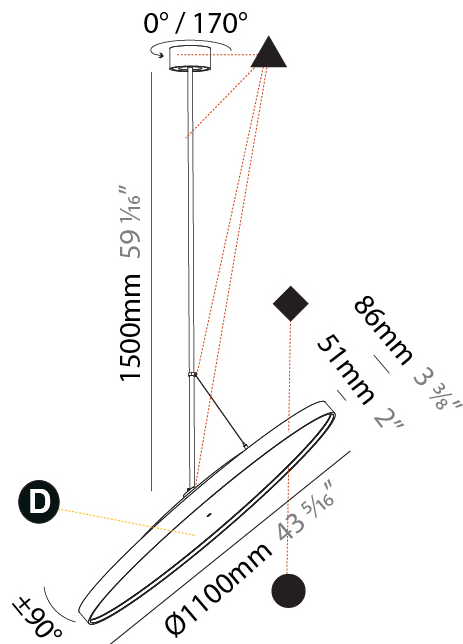

GENERAL

Series: Sign Diva Flex
Subseries: Sign Diva Flex Korona
Brand: Prolicht
Division: Architectural
Mounting Type: Suspension
Mounting Location: Ceiling
Subcategory: Pendant

PHYSICAL

Shape: Round
Diameter (mm): 1100
Diameter (in): 43 ⁵/₁₆
Height (mm): 1620
Height (in): 63 ³/₄
Light Distribution: Adjustable / Direct
Weight (kg): 15.5
Weight (lbs): 34.1
Diffuser: PMMA - Opal / Micro-Prism / Sparkling Secret / Vintage Industrial
Fixture Finish: SSR / BKV / CWI / CRY / HAB / UFT / ITA / RUA / FTG / MYG / LOD / PUS / FRO / FUP / KIA / POP / BLS / SPG / MEY / GOH / GUM / CHC / COM / ABZ / JAG / OBR / MOS / ROR
Fixture Material: Extruded Aluminum / Steel

ELECTRICAL

Lamp Type: LED (Zhaga Standard)
Input Wattage (W): 145
Total Output Wattage (W): 135
Dimming: Tri-Mode (Non-Dimming and Phase Dimming (120Vac only) and 0-10V Dimming)
Driver Included: Yes
Driver Location: Integrated
Driver Type: Constant Current - Universal
Driver Class: Class 2
Input Voltage (V): 120 - 277
Constant Current (MA): 600

LED

Color Temperature (°K): 2700 / 3000 / 3500 / 4000
Max. Delivered Lumen (lm): 16002 / 17172 / 19937 / 20344
Nominal Lumen (lm): 18992 / 20305 / 23575 / 24056
CRI: >90 CRI
Lamp Life (hrs): 50000

OPTICAL

Adjustability: Rotational 170°; Tilt 90°

RATINGS AND CERTIFICATIONS

Certified By: Certified for North American Standards
IP rating: IP20